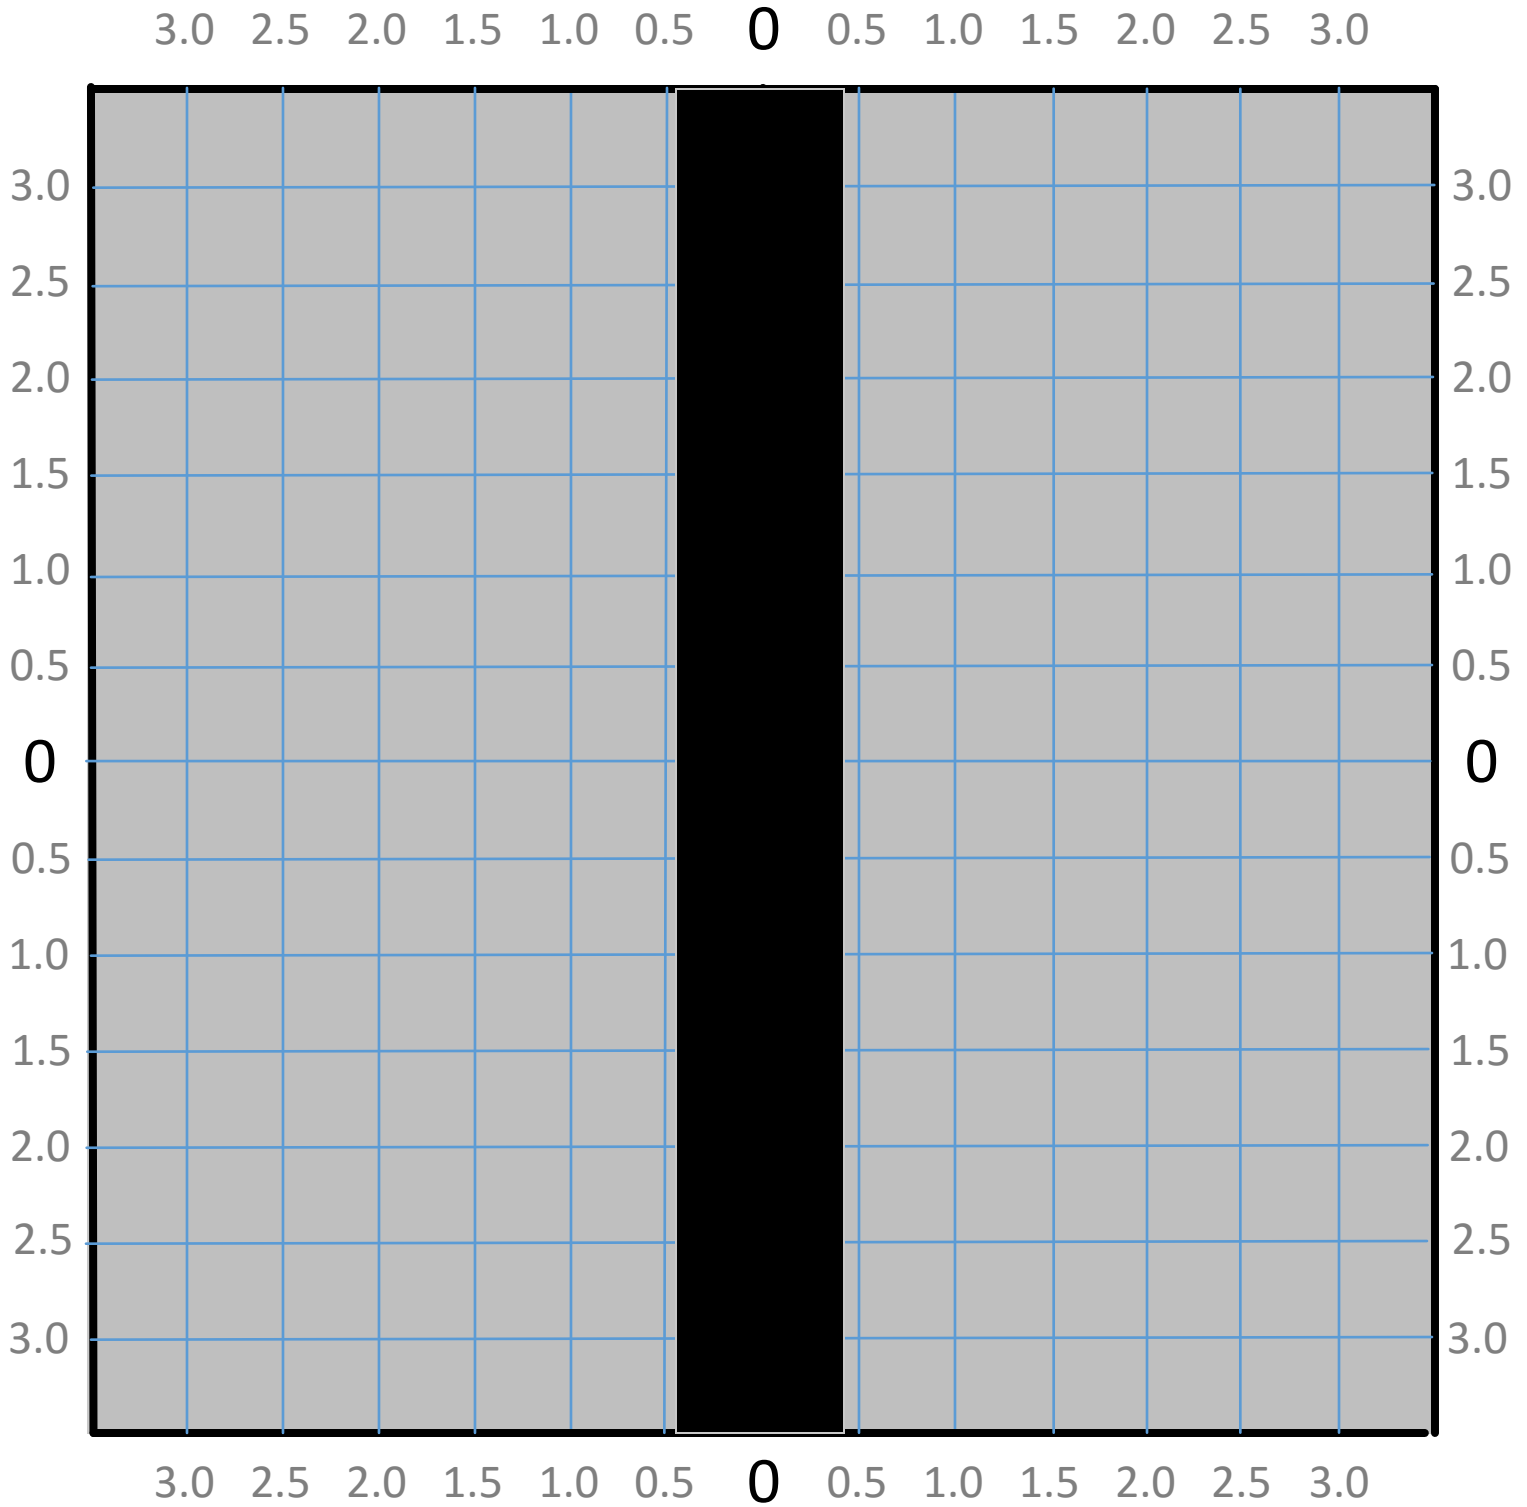

# Drill Accuracy - Rectangle Black-Gray -

Date: \_\_\_\_\_

Distance: \_\_\_\_\_

Drill: 5 Shots, in the Black, .5" Separation each Shot