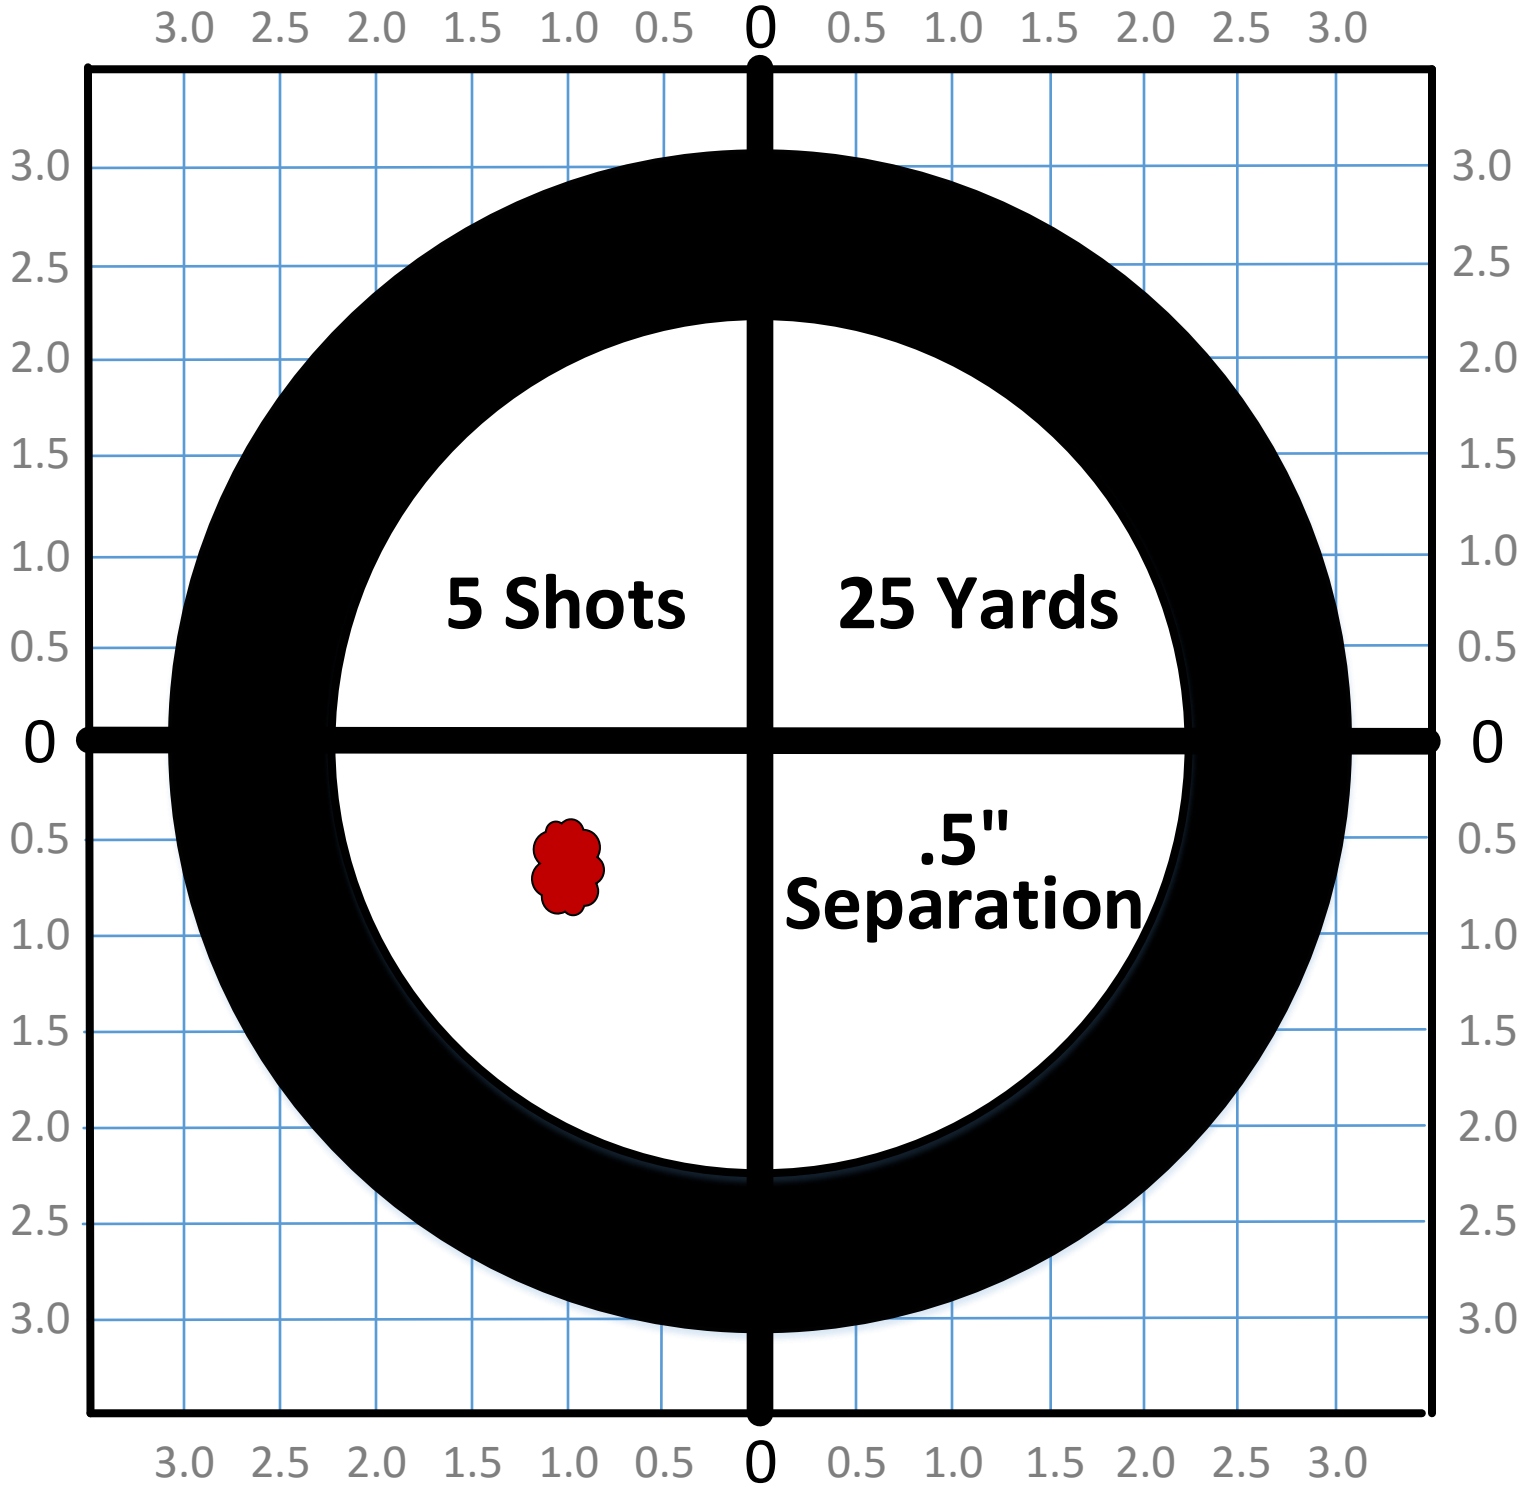

Accuracy - Reticle Black -

Date: _____

Distance: _____

Drill 1: 5 Shots, 25 Yards, .5" Separation