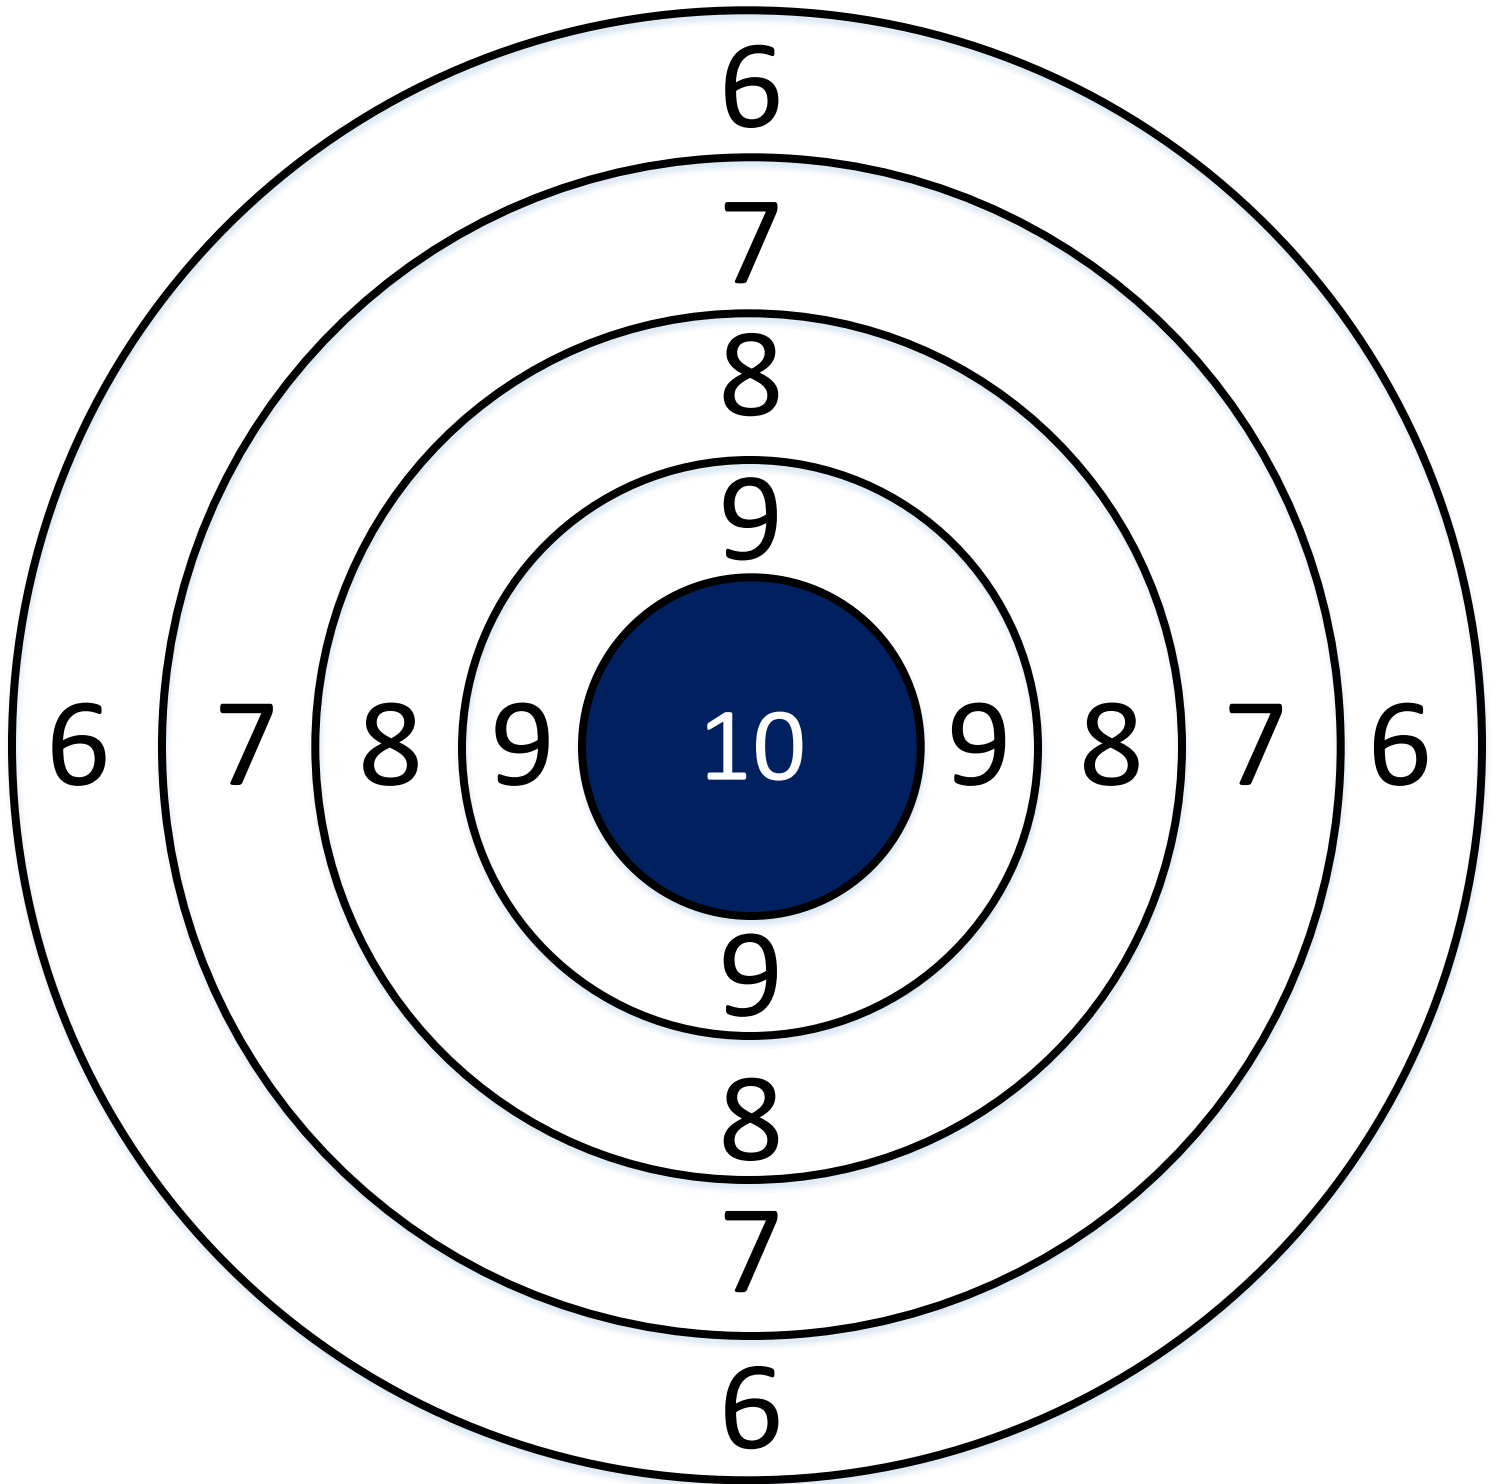

Accuracy - Bull's Eye Dot Large -

Date: _____
Score: _____ / 50
Distance: _____

Drill: Draw, 5 Shots