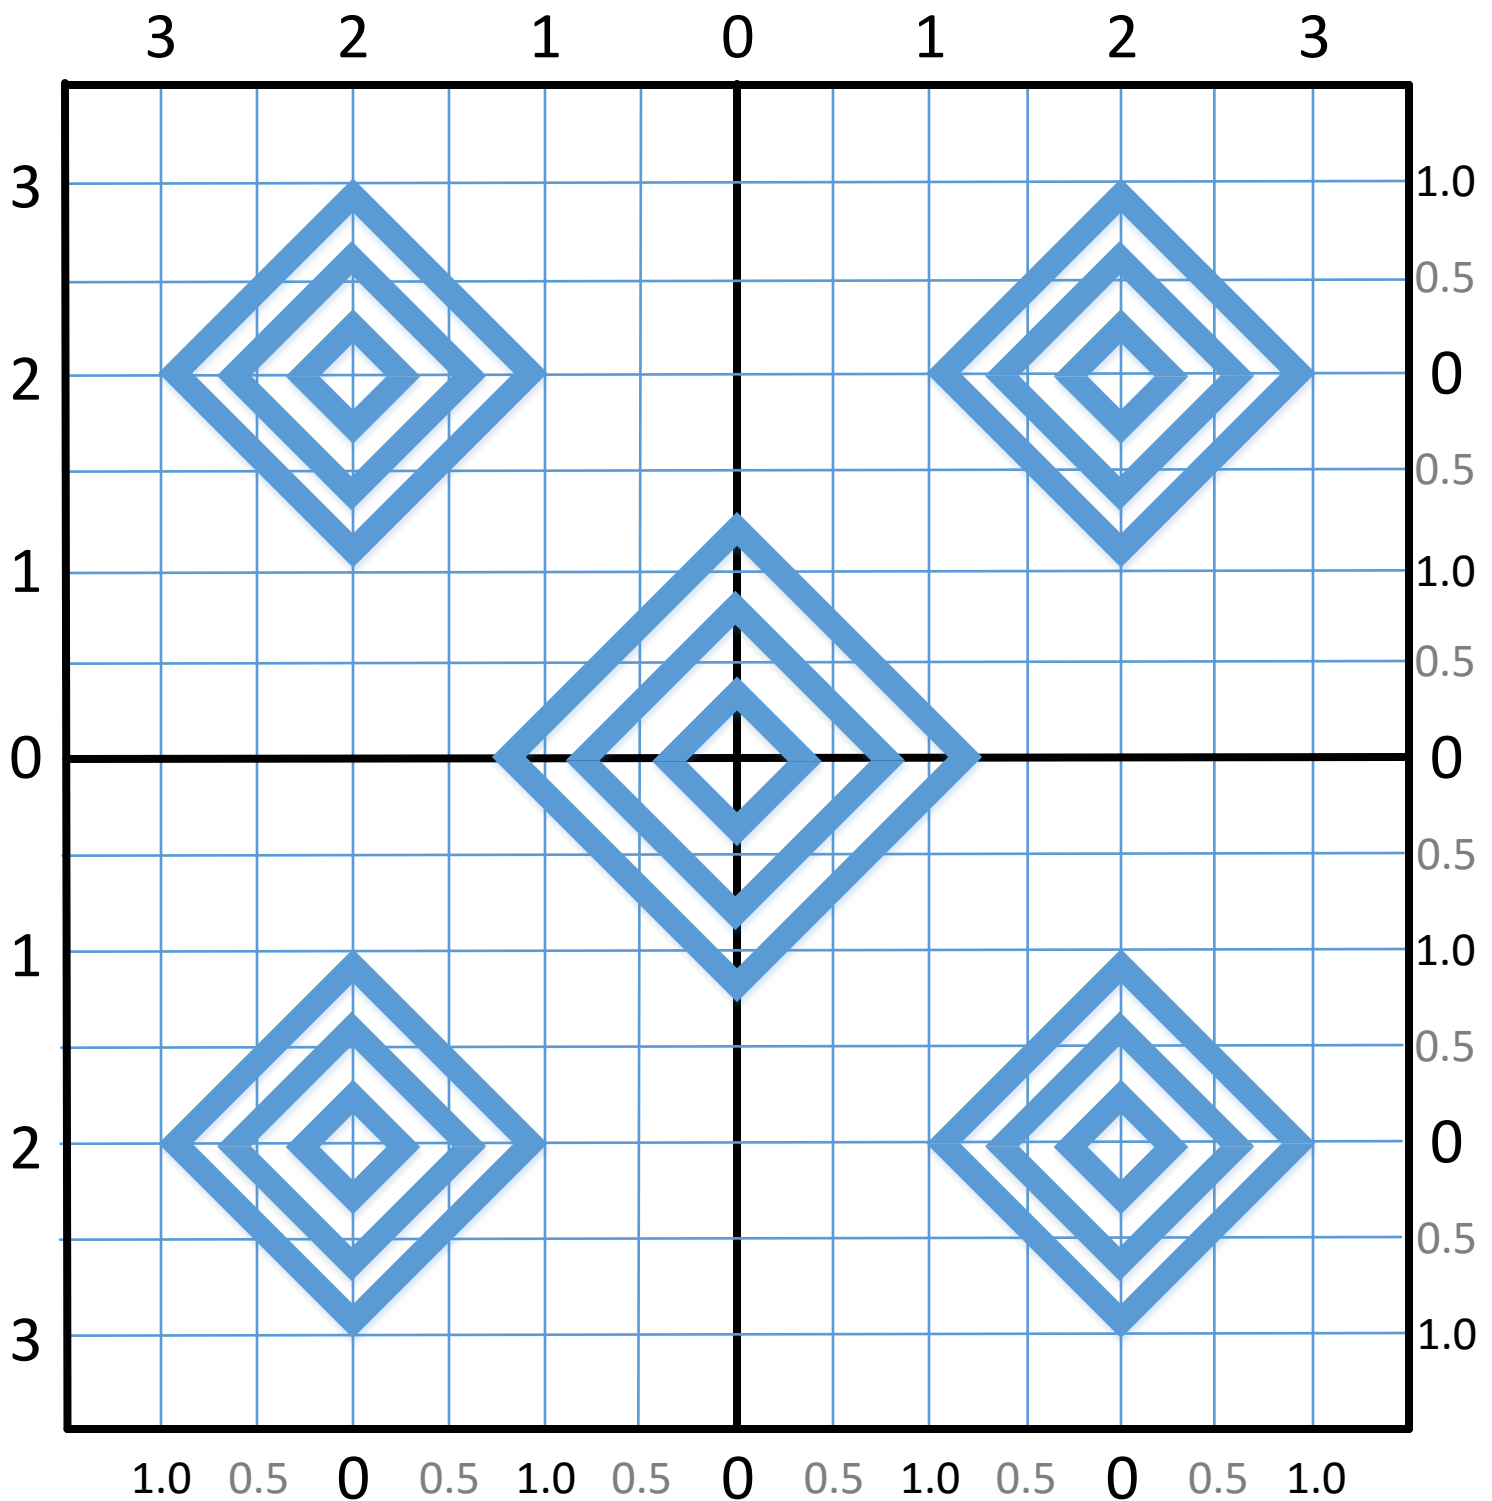

# Accuracy - Diamond Blue -

Date: \_\_\_\_\_

Distance: \_\_\_\_\_

Drill: 12 Shots

2 Shots each: Center, Upper Left, Lower Right, Upper Right, Lower Left, Center