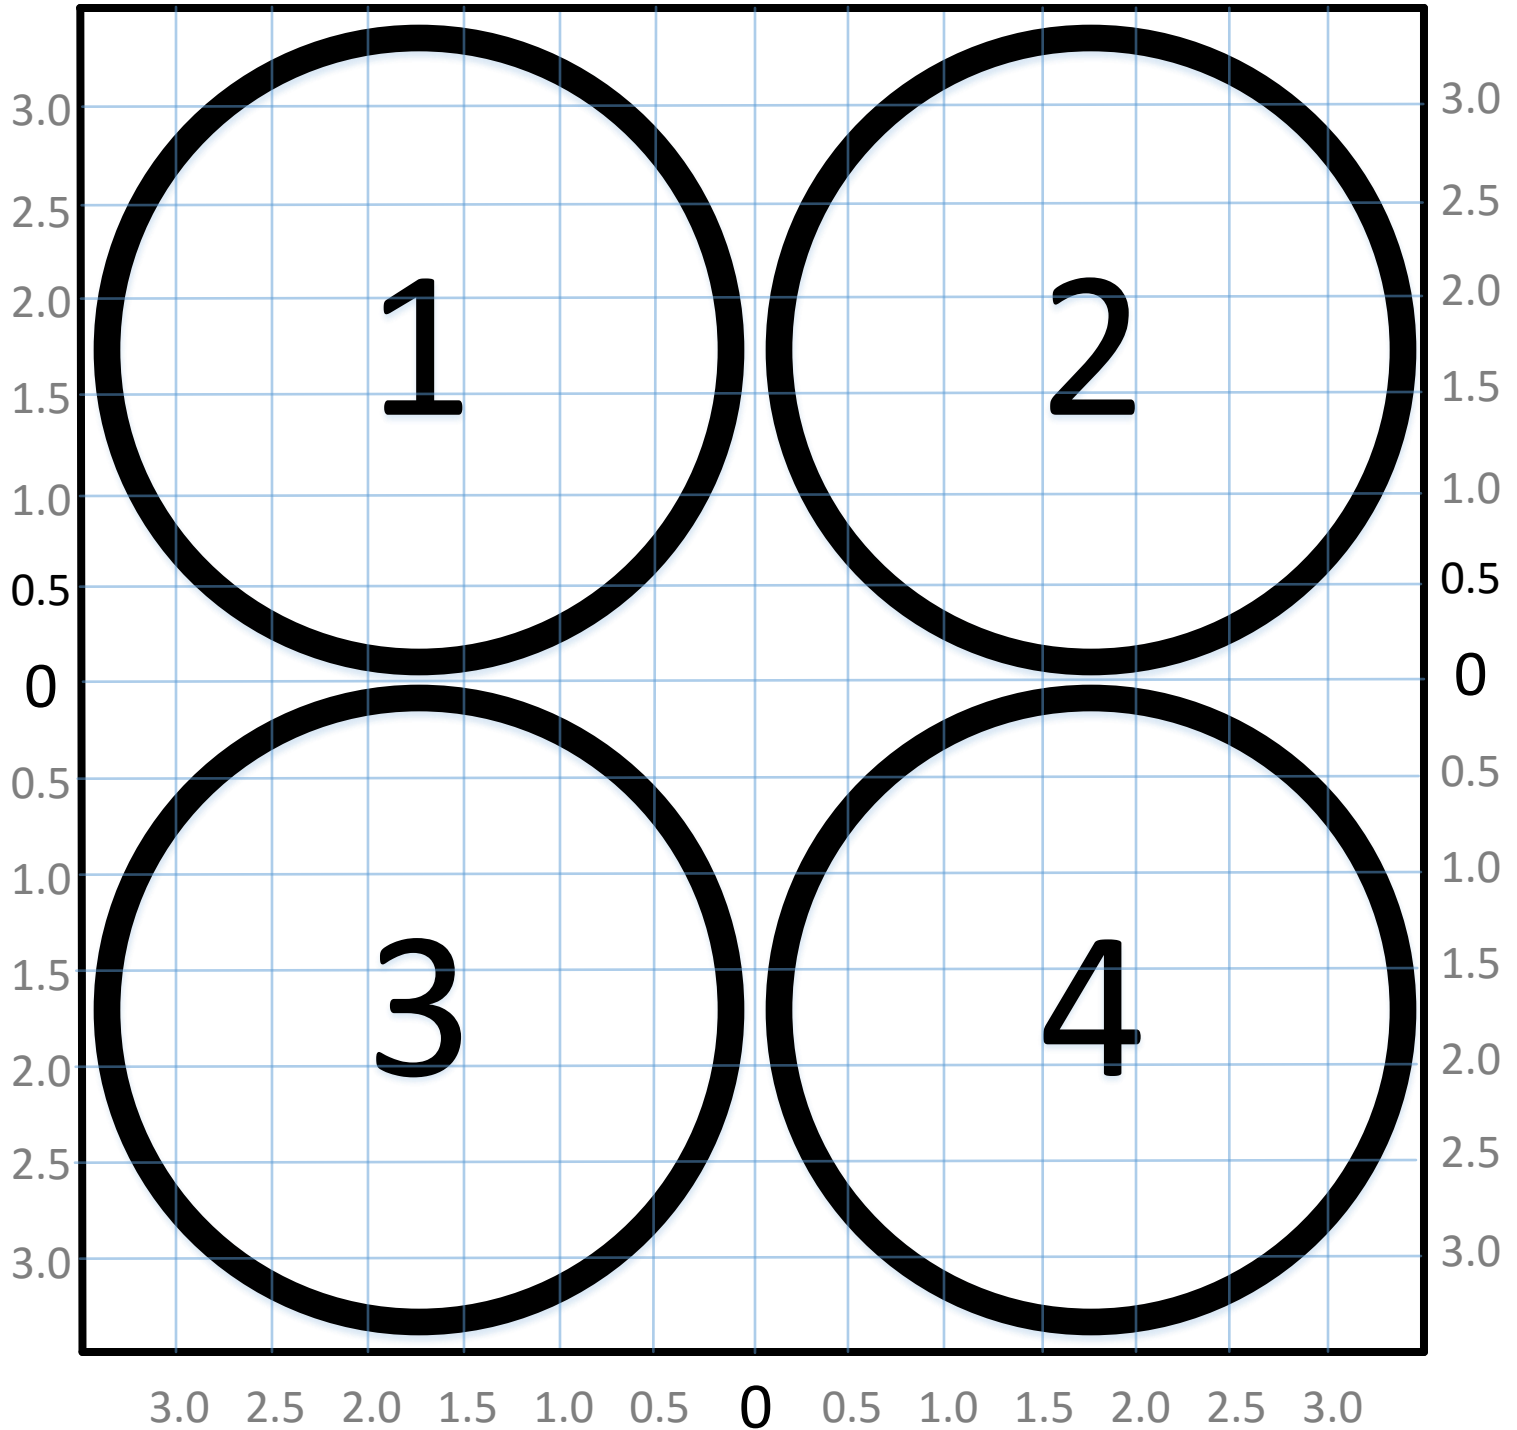

Accuracy - Circle Large -

Date: _____

Distance: _____

3.0 2.5 2.0 1.5 1.0 0.5 0 0.5 1.0 1.5 2.0 2.5 3.0

Drill: Follow Numbers, '1' to '4', 2 Shots each Circle, Reload, '4' to '1', 2 Shots each Circle; .5" Separation